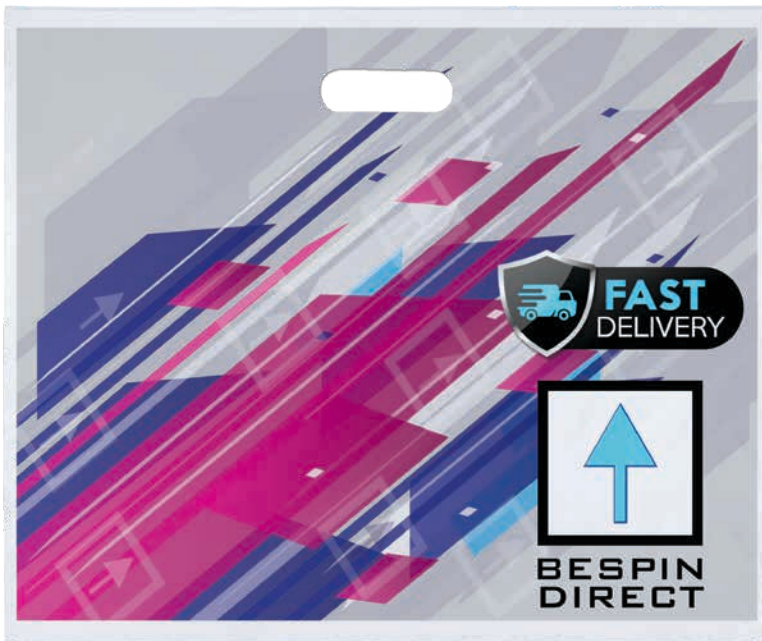

WHITE 18W x 15H